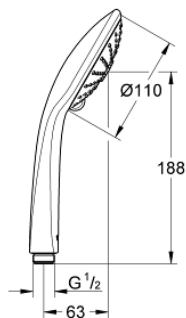

## 26 513 000 EUPHORIA 110 MASSAGE HAND SHOWER 3 SPRAYS

### PRODUCT DESCRIPTION

- Colour: chrome
- spray face Ø 110 mm
- spray patterns: Rain, Massage, SmartRain
- maximum flow rate (at 3 bar): 6.4 l/min
- GROHE EcoJoy - less water, perfect flow
- GROHE DreamSpray - perfect spray pattern
- GROHE SprayDimmer - stepless flow rate adjustment
- GROHE LongLife finish
- spray plate white
- GROHE SpeedClean - effortless limescale removal
- Inner WaterGuide - inner insulation for surface protection
- universal mounting system, fitting all standard shower hoses
- suitable for instantaneous heater
- min. recommended pressure 1.0 bar

Pure Freude  
an Wasser

26 513 000 **EUPHORIA 110 MASSAGE HAND SHOWER 3 SPRAYS**

**SELECT SPARE PART:** , May 2017 – now

1: Dirt strainer (Spare part-nr. 0700200M)