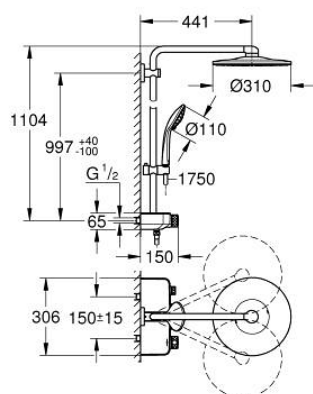

26 507 DC0 EUPHORIA SMARTCONTROL SYSTEM 310 SHOWER SYSTEM WITH THERMOSTAT FOR WALL MOUNTING

PRODUCT DESCRIPTION

- Colour: Supersteel
- consisting of:
 - horizontal 450 mm shower arm
 - upper bracket adjustable for minimal adaption to existing drilling holes
 - exposed SmartControl thermostat
- allows change between:
 - head shower Rainshower SmartActive 310
 - spray patterns: GROHE PureRain, ActiveRain
 - maximum flow rate (at 3 bar): 20 l/min
 - hand shower Euphoria 110 Massage, spray plate white
 - spray patterns: Rain, SmartRain, Massage
 - maximum flow rate (at 3 bar): 16 l/min
 - adjustable in height with gliding element
 - shower hose Silverflex 1750 mm 1/2" x 1/2" (28 388)
- GROHE DreamSpray - perfect spray pattern
- GROHE LongLife finish
- GROHE CoolTouch - no risk of scalding
- GROHE TurboStat - compact cartridge with wax thermoelement
- GROHE ProGrip - with knurl structure
- - GROHE SafeStop at 38°C
- GROHE SafeStop Plus - optional temperature limiter at 43°C included
- GROHE SmartControl - control the shower with intuitive push/turn button
- integrated GROHE EasyReach shower tray
- GROHE SpeedClean - effortless limescale removal
- Inner WaterGuide - inner insulation for surface protection
- TwistStop - to prevent hose from twisting
- suitable for instantaneous heaters from 18 kW/h
- minimum flow rate 5 l/min.

26 507 DC0 EUPHORIA SMARTCONTROL SYSTEM 310 SHOWER SYSTEM WITH THERMOSTAT FOR WALL MOUNTING

SELECT SPARE PART: , July 2018 – November 2021

- 1: Thermostatic compact cartridge 1/2" (Spare part-nr. 47439000)
- 2: Cartridge (Spare part-nr. 48297000)
- 3: Non-return valve (Spare part-nr. 49069000)
- 4: Non-return valve (Spare part-nr. 08565000)
- 5: Sliding piece (Spare part-nr. 48177DC0)
- 6: Dirt strainer (Spare part-nr. 0700200M)
- 7: Outlet shower holder (Spare part-nr. 48279DC0)
- 9: GROHE TurboStat cartridge 1/2" (Spare part-nr. 47175000)*
- 10: Socket spanner (Spare part-nr. 49059000)*