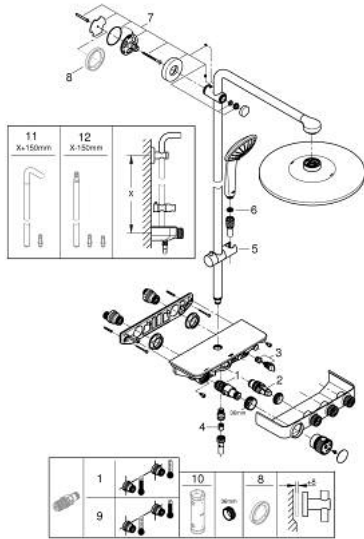

26 507 000 EUPHORIA SMARTCONTROL SYSTEM 310 SHOWER SYSTEM WITH THERMOSTAT FOR WALL MOUNTING

SELECT SPARE PART: , February 2019 – now

1. 1: Thermostatic compact cartridge 1/2" (Spare part-nr. 47439000)
2. 2: Cartridge (Spare part-nr. 48297000)
3. 3: Non-return valve (Spare part-nr. 49069000)
4. 4: Non-return valve (Spare part-nr. 08565000)
5. 5: Sliding piece (Spare part-nr. 48177000)
6. 6: Dirt strainer (Spare part-nr. 0700200M)
7. 7: Outlet shower holder (Spare part-nr. 48279000)
8. 8: Compensation disc (Spare part-nr. 27180000)*
9. 9: GROHE TurboStat cartridge 1/2" (Spare part-nr. 47175000)*
10. 10: Socket spanner (Spare part-nr. 49059000)*
11. 11: Shower system pipe for retrofitting (Spare part-nr. 48497000)*
12. 12: Shower system pipe for retrofitting (Spare part-nr. 48498000)*

* Optional accessories