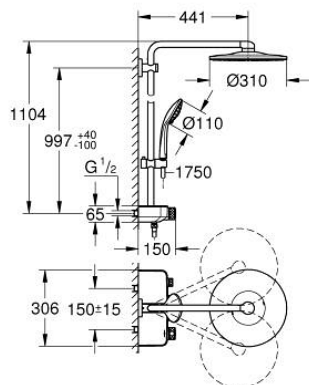

26 507 000 EUPHORIA SMARTCONTROL SYSTEM 310 SHOWER SYSTEM WITH THERMOSTAT FOR WALL MOUNTING

PRODUCT DESCRIPTION

- Colour: chrome
- consisting of:
 - horizontal 450 mm shower arm
 - upper bracket adjustable for minimal adaption to existing drilling holes
 - exposed SmartControl thermostat
 - allows change between:
 - head shower Rainshower SmartActive 310
 - spray patterns: GROHE PureRain, ActiveRain
 - maximum flow rate (at 3 bar): 20 l/min
 - hand shower Euphoria 110 Massage, spray plate white (27 221 001)
 - spray patterns: Rain, SmartRain, Massage
 - maximum flow rate (at 3 bar): 16 l/min
 - adjustable in height with gliding element
 - shower hose Silverflex 1750 mm 1/2" x 1/2" (28 388)
 - GROHE DreamSpray - perfect spray pattern
 - GROHE LongLife finish
 - GROHE CoolTouch - no risk of scalding
 - GROHE TurboStat - compact cartridge with wax thermoelement
 - GROHE ProGrip - with knurl structure
 - - GROHE SafeStop at 38°C
 - GROHE SafeStop Plus - optional temperature limiter at 43°C included
 - GROHE SmartControl - control the shower with intuitive push/turn button
 - integrated GROHE EasyReach shower tray
 - GROHE SpeedClean - effortless limescale removal
 - Inner WaterGuide - inner insulation for surface protection
 - TwistStop - to prevent hose from twisting
 - suitable for instantaneous heaters from 18 kW/h
 - minimum flow rate 5 l/min.