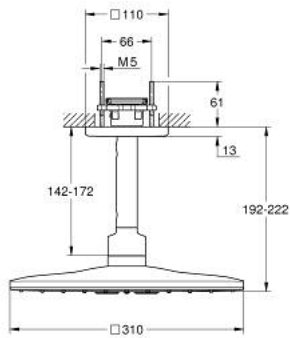

## 26 481 LS0 RAINSHOWER SMARTACTIVE 310 CUBE HEAD SHOWER SET CEILING 142 MM, 2 SPRAYS

### PRODUCT DESCRIPTION

- Colour: moon white
- consisting of:
  - head shower Rainshower SmartActive 310 Cube, spray plate moon white
  - spray patterns: GROHE PureRain, ActiveRain
- 142 mm ceiling shower arm
- GROHE DreamSpray - perfect spray pattern
- GROHE LongLife finish
- GROHE SpeedClean - effortless limescale removal
- Inner WaterGuide - inner insulation for surface protection
- requires rough-in set 26 483 or 26 484 - to be ordered separately