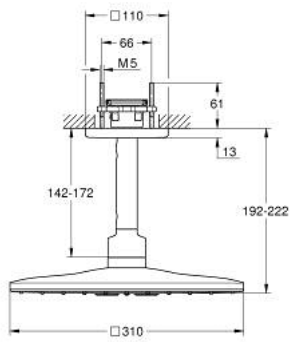

26 481 GN0 RAINSHOWER SMARTACTIVE 310 CUBE HEAD SHOWER SET CEILING 142 MM, 2 SPRAYS

PRODUCT DESCRIPTION

- Colour: brushed cool sunrise
- consisting of:
 - head shower Rainshower SmartActive 310 Cube
 - spray patterns: GROHE PureRain, ActiveRain
 - 142 mm ceiling shower arm
- GROHE DreamSpray - perfect spray pattern
- GROHE LongLife finish
- GROHE SpeedClean - effortless limescale removal
- Inner WaterGuide - inner insulation for surface protection
- requires rough-in set 26 483 or 26 484 - to be ordered separately