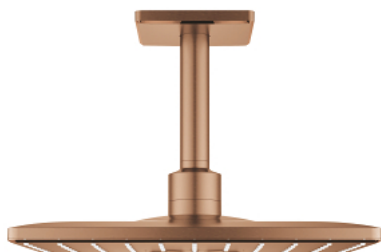

26 481 DL0 RAINSHOWER SMARTACTIVE 310 CUBE HEAD SHOWER SET CEILING 142 MM, 2 SPRAYS

PRODUCT DESCRIPTION

- Colour: brushed warm sunset
- consisting of:
 - head shower Rainshower SmartActive 310 Cube
 - spray patterns: GROHE PureRain, ActiveRain
 - 142 mm ceiling shower arm
- GROHE DreamSpray - perfect spray pattern
- GROHE LongLife finish
- GROHE SpeedClean - effortless limescale removal
- Inner WaterGuide - inner insulation for surface protection
- requires rough-in set 26 483 or 26 484 - to be ordered separately