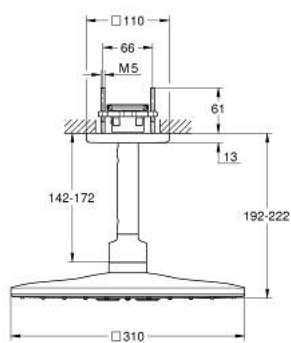

26 481 DL0 RAINSHOWER SMARTACTIVE 310 CUBE HEAD SHOWER SET CEILING 142 MM, 2 SPRAYS

PRODUCT DESCRIPTION

- Colour: brushed warm sunset
- consisting of:
 - head shower Rainshower SmartActive 310 Cube
 - spray patterns: GROHE PureRain, ActiveRain
 - 142 mm ceiling shower arm
- GROHE DreamSpray - perfect spray pattern
- GROHE LongLife finish
- GROHE SpeedClean - effortless limescale removal
- Inner WaterGuide - inner insulation for surface protection
- requires rough-in set 26 483 or 26 484 - to be ordered separately