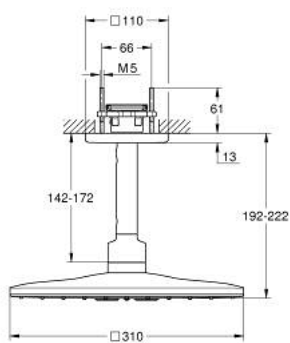

26 481 DC0 RAINSHOWER SMARTACTIVE 310 CUBE HEAD SHOWER SET CEILING 142 MM, 2 SPRAYS

PRODUCT DESCRIPTION

- Colour: Supersteel
- consisting of:
 - head shower Rainshower SmartActive 310 Cube
 - spray patterns: GROHE PureRain, ActiveRain
 - 142 mm ceiling shower arm
- GROHE DreamSpray - perfect spray pattern
- GROHE LongLife finish
- GROHE SpeedClean - effortless limescale removal
- Inner WaterGuide - inner insulation for surface protection
- requires rough-in set 26 483 or 26 484 - to be ordered separately