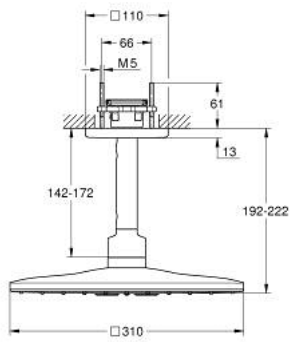

26 481 AL0 RAINSHOWER SMARTACTIVE 310 CUBE HEAD SHOWER SET CEILING 142 MM, 2 SPRAYS

PRODUCT DESCRIPTION

- Colour: brushed hard graphite
- consisting of:
 - head shower Rainshower SmartActive 310 Cube
 - spray patterns: GROHE PureRain, ActiveRain
- 142 mm ceiling shower arm
- GROHE DreamSpray - perfect spray pattern
- GROHE LongLife finish
- GROHE SpeedClean - effortless limescale removal
- Inner WaterGuide - inner insulation for surface protection
- requires rough-in set 26 483 or 26 484 - to be ordered separately