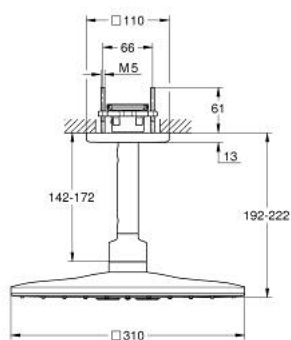

26 481 A00 RAINSHOWER SMARTACTIVE 310 CUBE HEAD SHOWER SET CEILING 142 MM, 2 SPRAYS

PRODUCT DESCRIPTION

- Colour: hard graphite
- consisting of:
 - head shower Rainshower SmartActive 310 Cube
 - spray patterns: GROHE PureRain, ActiveRain
 - 142 mm ceiling shower arm
- GROHE DreamSpray - perfect spray pattern
- GROHE LongLife finish
- GROHE SpeedClean - effortless limescale removal
- Inner WaterGuide - inner insulation for surface protection
- requires rough-in set 26 483 or 26 484 - to be ordered separately