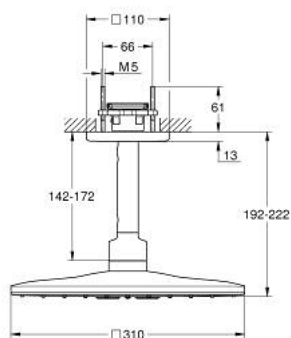

26 481 000 RAINSHOWER SMARTACTIVE 310 CUBE HEAD SHOWER SET CEILING 142 MM, 2 SPRAYS

PRODUCT DESCRIPTION

- Colour: chrome
- consisting of:
 - head shower Rainshower SmartActive 310 Cube
 - spray patterns: GROHE PureRain, ActiveRain
 - 142 mm ceiling shower arm
- GROHE DreamSpray - perfect spray pattern
- GROHE LongLife finish
- GROHE SpeedClean - effortless limescale removal
- Inner WaterGuide - inner insulation for surface protection
- requires rough-in set 26 483 or 26 484 - to be ordered separately