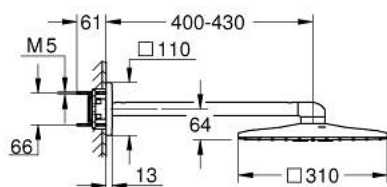

26 479 LS0 RAINSHOWER SMARTACTIVE 310 CUBE HEAD SHOWER SET 430 MM, 2 SPRAYS

PRODUCT DESCRIPTION

- Colour: moon white
- consisting of:
 - head shower Rainshower SmartActive 310 Cube, spray plate moon white
 - spray patterns: GROHE PureRain, ActiveRain
 - horizontal 430 mm shower arm
- GROHE DreamSpray - perfect spray pattern
- GROHE LongLife finish
- GROHE SpeedClean - effortless limescale removal
- Inner WaterGuide - inner insulation for surface protection
- requires rough-in set 26 483 or 26 484 - to be ordered separately