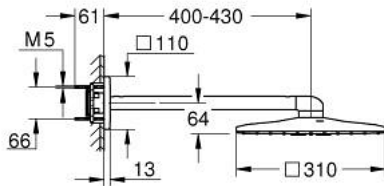

## 26 479 GN0 RAINSHOWER SMARTACTIVE 310 CUBE HEAD SHOWER SET 430 MM, 2 SPRAYS

### PRODUCT DESCRIPTION

- Colour: brushed cool sunrise
- consisting of:
  - head shower Rainshower SmartActive 310 Cube
  - spray patterns: GROHE PureRain, ActiveRain
  - horizontal 430 mm shower arm
- GROHE DreamSpray - perfect spray pattern
- GROHE LongLife finish
- GROHE SpeedClean - effortless limescale removal
- Inner WaterGuide - inner insulation for surface protection
- requires rough-in set 26 483 or 26 484 - to be ordered separately