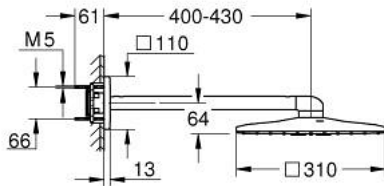

26 479 DL0 RAINSHOWER SMARTACTIVE 310 CUBE HEAD SHOWER SET 430 MM, 2 SPRAYS

PRODUCT DESCRIPTION

- Colour: brushed warm sunset
- consisting of:
 - head shower Rainshower SmartActive 310 Cube
 - spray patterns: GROHE PureRain, ActiveRain
 - horizontal 430 mm shower arm
- GROHE DreamSpray - perfect spray pattern
- GROHE LongLife finish
- GROHE SpeedClean - effortless limescale removal
- Inner WaterGuide - inner insulation for surface protection
- requires rough-in set 26 483 or 26 484 - to be ordered separately