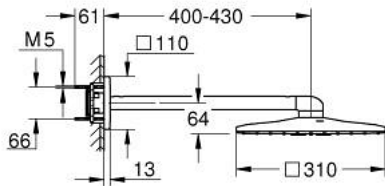

26 479 DC0 RAINSHOWER SMARTACTIVE 310 CUBE HEAD SHOWER SET 430 MM, 2 SPRAYS

PRODUCT DESCRIPTION

- Colour: Supersteel
- consisting of:
 - head shower Rainshower SmartActive 310 Cube
 - spray patterns: GROHE PureRain, ActiveRain
 - horizontal 430 mm shower arm
- GROHE DreamSpray - perfect spray pattern
- GROHE LongLife finish
- GROHE SpeedClean - effortless limescale removal
- Inner WaterGuide - inner insulation for surface protection
- requires rough-in set 26 483 or 26 484 - to be ordered separately