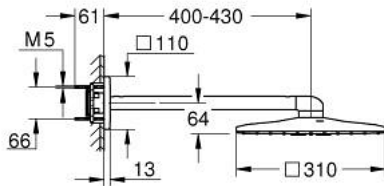

26 479 AL0 RAINSHOWER SMARTACTIVE 310 CUBE HEAD SHOWER SET 430 MM, 2 SPRAYS

PRODUCT DESCRIPTION

- Colour: brushed hard graphite
- consisting of:
 - head shower Rainshower SmartActive 310 Cube
 - spray patterns: GROHE PureRain, ActiveRain
 - horizontal 430 mm shower arm
- GROHE DreamSpray - perfect spray pattern
- GROHE LongLife finish
- GROHE SpeedClean - effortless limescale removal
- Inner WaterGuide - inner insulation for surface protection
- requires rough-in set 26 483 or 26 484 - to be ordered separately