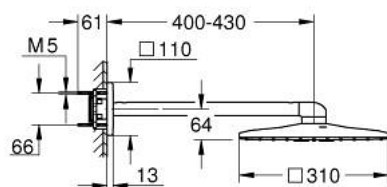

26 479 000 RAINSHOWER SMARTACTIVE 310 CUBE HEAD SHOWER SET 430 MM, 2 SPRAYS

PRODUCT DESCRIPTION

- Colour: chrome
- consisting of:
 - head shower Rainshower SmartActive 310 Cube
 - spray patterns: GROHE PureRain, ActiveRain
 - horizontal 430 mm shower arm
- GROHE DreamSpray - perfect spray pattern
- GROHE LongLife finish
- GROHE SpeedClean - effortless limescale removal
- Inner WaterGuide - inner insulation for surface protection
- requires rough-in set 26 483 or 26 484 - to be ordered separately