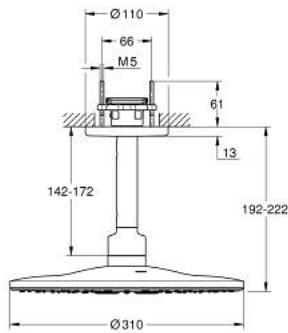

26 477 LS0 RAINSHOWER SMARTACTIVE 310 HEAD SHOWER SET CEILING 142 MM, 2 SPRAYS

PRODUCT DESCRIPTION

- Colour: moon white
- consisting of:
 - head shower Rainshower SmartActive 310, spray plate moon white
 - spray patterns: GROHE PureRain, ActiveRain
- 142 mm ceiling shower arm
- GROHE DreamSpray - perfect spray pattern
- GROHE LongLife finish
- GROHE SpeedClean - effortless limescale removal
- Inner WaterGuide - inner insulation for surface protection
- requires rough-in set 26 483 or 26 484 - to be ordered separately