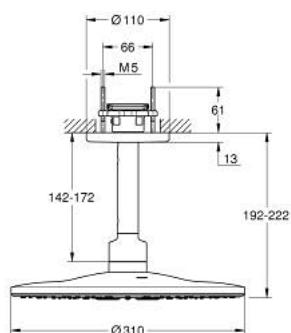

## 26 477 GN0 RAINSHOWER SMARTACTIVE 310 HEAD SHOWER SET CEILING 142 MM, 2 SPRAYS

### PRODUCT DESCRIPTION

- Colour: brushed cool sunrise
- consisting of:
  - head shower Rainshower SmartActive 310
  - spray patterns: GROHE PureRain, ActiveRain
  - 142 mm ceiling shower arm
- GROHE DreamSpray - perfect spray pattern
- GROHE LongLife finish
- GROHE SpeedClean - effortless limescale removal
- Inner WaterGuide - inner insulation for surface protection
- requires rough-in set 26 483 or 26 484 - to be ordered separately