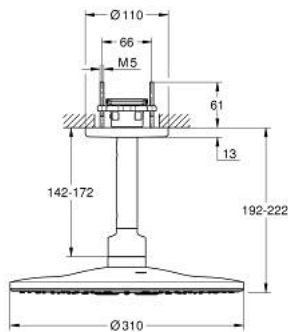

26 477 GL0 RAINSHOWER SMARTACTIVE 310 HEAD SHOWER SET CEILING 142 MM, 2 SPRAYS

PRODUCT DESCRIPTION

- Colour: cool sunrise
- consisting of:
 - head shower Rainshower SmartActive 310
 - spray patterns: GROHE PureRain, ActiveRain
 - 142 mm ceiling shower arm
- GROHE DreamSpray - perfect spray pattern
- GROHE LongLife finish
- GROHE SpeedClean - effortless limescale removal
- Inner WaterGuide - inner insulation for surface protection
- requires rough-in set 26 483 or 26 484 - to be ordered separately