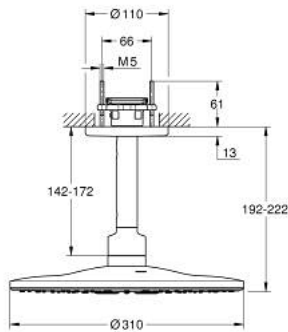

## 26 477 DL0 RAINSHOWER SMARTACTIVE 310 HEAD SHOWER SET CEILING 142 MM, 2 SPRAYS

### PRODUCT DESCRIPTION

- Colour: brushed warm sunset
- consisting of:
  - head shower Rainshower SmartActive 310
  - spray patterns: GROHE PureRain, ActiveRain
  - 142 mm ceiling shower arm
- GROHE DreamSpray - perfect spray pattern
- GROHE LongLife finish
- GROHE SpeedClean - effortless limescale removal
- Inner WaterGuide - inner insulation for surface protection
- requires rough-in set 26 483 or 26 484 - to be ordered separately