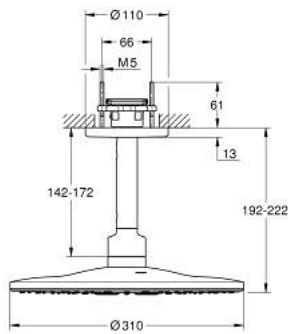

26 477 DA0 RAINSHOWER SMARTACTIVE 310 HEAD SHOWER SET CEILING 142 MM, 2 SPRAYS

PRODUCT DESCRIPTION

- Colour: warm sunset
- consisting of:
 - head shower Rainshower SmartActive 310
 - spray patterns: GROHE PureRain, ActiveRain
 - 142 mm ceiling shower arm
- GROHE DreamSpray - perfect spray pattern
- GROHE LongLife finish
- GROHE SpeedClean - effortless limescale removal
- Inner WaterGuide - inner insulation for surface protection
- requires rough-in set 26 483 or 26 484 - to be ordered separately