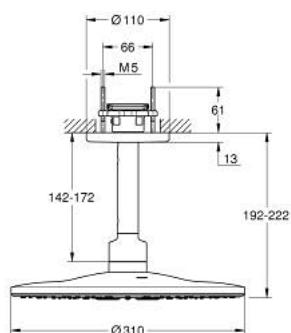

26 477 AL0 RAINSHOWER SMARTACTIVE 310 HEAD SHOWER SET CEILING 142 MM, 2 SPRAYS

PRODUCT DESCRIPTION

- Colour: brushed hard graphite
- consisting of:
 - head shower Rainshower SmartActive 310
 - spray patterns: GROHE PureRain, ActiveRain
 - 142 mm ceiling shower arm
- GROHE DreamSpray - perfect spray pattern
- GROHE LongLife finish
- GROHE SpeedClean - effortless limescale removal
- Inner WaterGuide - inner insulation for surface protection
- requires rough-in set 26 483 or 26 484 - to be ordered separately