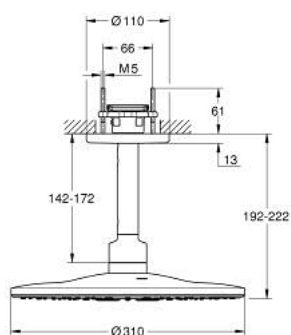

26 477 A00 RAINSHOWER SMARTACTIVE 310 HEAD SHOWER SET CEILING 142 MM, 2 SPRAYS

PRODUCT DESCRIPTION

- Colour: hard graphite
- consisting of:
 - head shower Rainshower SmartActive 310
 - spray patterns: GROHE PureRain, ActiveRain
 - 142 mm ceiling shower arm
- GROHE DreamSpray - perfect spray pattern
- GROHE LongLife finish
- GROHE SpeedClean - effortless limescale removal
- Inner WaterGuide - inner insulation for surface protection
- requires rough-in set 26 483 or 26 484 - to be ordered separately