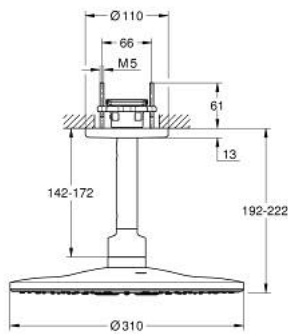

## 26 477 000 RAINSHOWER SMARTACTIVE 310 HEAD SHOWER SET CEILING 142 MM, 2 SPRAYS

### PRODUCT DESCRIPTION

- Colour: chrome
- consisting of:
  - head shower Rainshower SmartActive 310
  - spray patterns: GROHE PureRain, ActiveRain
  - 142 mm ceiling shower arm
- GROHE DreamSpray - perfect spray pattern
- GROHE LongLife finish
- GROHE SpeedClean - effortless limescale removal
- Inner WaterGuide - inner insulation for surface protection
- requires rough-in set 26 483 or 26 484 - to be ordered separately