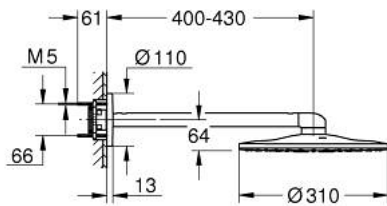

26 475 LS0 RAINSHOWER SMARTACTIVE 310 HEAD SHOWER SET 430 MM, 2 SPRAYS

PRODUCT DESCRIPTION

- Colour: moon white
- consisting of:
 - head shower Rainshower SmartActive 310, spray plate moon white
 - spray patterns: GROHE PureRain, ActiveRain
 - horizontal 430 mm shower arm
 - GROHE DreamSpray - perfect spray pattern
 - GROHE LongLife finish
 - GROHE SpeedClean - effortless limescale removal
 - Inner WaterGuide - inner insulation for surface protection
- requires rough-in set 26 483 or 26 484 - to be ordered separately