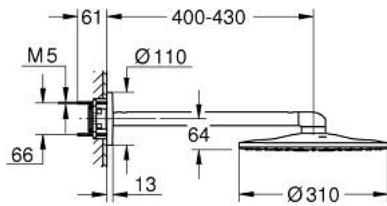

26 475 GN0 RAINSHOWER SMARTACTIVE 310 HEAD SHOWER SET 430 MM, 2 SPRAYS

PRODUCT DESCRIPTION

- Colour: brushed cool sunrise
- consisting of:
 - head shower Rainshower SmartActive 310
 - spray patterns: GROHE PureRain, ActiveRain
 - horizontal 430 mm shower arm
 - GROHE DreamSpray - perfect spray pattern
 - GROHE LongLife finish
 - GROHE SpeedClean - effortless limescale removal
 - Inner WaterGuide - inner insulation for surface protection
- requires rough-in set 26 483 or 26 484 - to be ordered separately