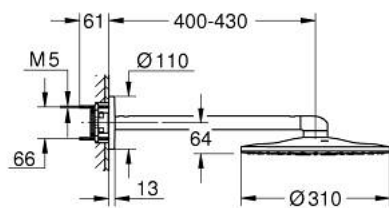

26 475 GL0 RAINSHOWER SMARTACTIVE 310 HEAD SHOWER SET 430 MM, 2 SPRAYS

PRODUCT DESCRIPTION

- Colour: cool sunrise
- consisting of:
 - head shower Rainshower SmartActive 310
 - spray patterns: GROHE PureRain, ActiveRain
 - horizontal 430 mm shower arm
 - GROHE DreamSpray - perfect spray pattern
 - GROHE LongLife finish
 - GROHE SpeedClean - effortless limescale removal
 - Inner WaterGuide - inner insulation for surface protection
- requires rough-in set 26 483 or 26 484 - to be ordered separately