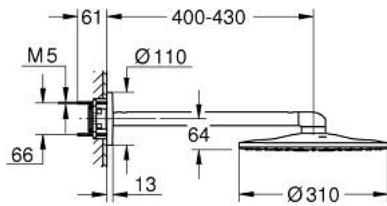

26 475 DL0 RAINSHOWER SMARTACTIVE 310 HEAD SHOWER SET 430 MM, 2 SPRAYS

PRODUCT DESCRIPTION

- Colour: brushed warm sunset
- consisting of:
 - head shower Rainshower SmartActive 310
 - spray patterns: GROHE PureRain, ActiveRain
 - horizontal 430 mm shower arm
 - GROHE DreamSpray - perfect spray pattern
 - GROHE LongLife finish
 - GROHE SpeedClean - effortless limescale removal
 - Inner WaterGuide - inner insulation for surface protection
- requires rough-in set 26 483 or 26 484 - to be ordered separately