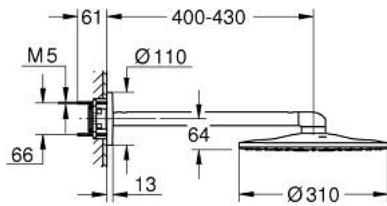

26 475 DC0 RAINSHOWER SMARTACTIVE 310 HEAD SHOWER SET 430 MM, 2 SPRAYS

PRODUCT DESCRIPTION

- Colour: Supersteel
- consisting of:
 - head shower Rainshower SmartActive 310
 - spray patterns: GROHE PureRain, ActiveRain
 - horizontal 430 mm shower arm
 - GROHE DreamSpray - perfect spray pattern
 - GROHE LongLife finish
 - GROHE SpeedClean - effortless limescale removal
 - Inner WaterGuide - inner insulation for surface protection
- requires rough-in set 26 483 or 26 484 - to be ordered separately