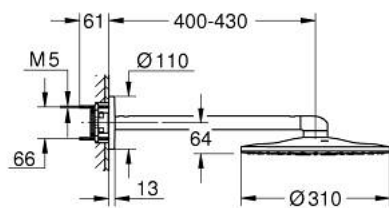

## 26 475 DA0 RAINSHOWER SMARTACTIVE 310 HEAD SHOWER SET 430 MM, 2 SPRAYS

### PRODUCT DESCRIPTION

- Colour: warm sunset
- consisting of:
  - head shower Rainshower SmartActive 310
  - spray patterns: GROHE PureRain, ActiveRain
  - horizontal 430 mm shower arm
  - GROHE DreamSpray - perfect spray pattern
  - GROHE LongLife finish
  - GROHE SpeedClean - effortless limescale removal
  - Inner WaterGuide - inner insulation for surface protection
- requires rough-in set 26 483 or 26 484 - to be ordered separately