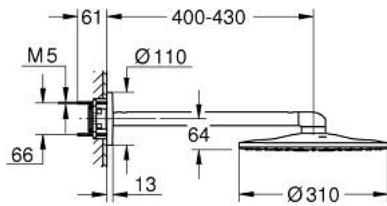

26 475 AL0 RAINSHOWER SMARTACTIVE 310 HEAD SHOWER SET 430 MM, 2 SPRAYS

PRODUCT DESCRIPTION

- Colour: brushed hard graphite
- consisting of:
 - head shower Rainshower SmartActive 310
 - spray patterns: GROHE PureRain, ActiveRain
 - horizontal 430 mm shower arm
 - GROHE DreamSpray - perfect spray pattern
 - GROHE LongLife finish
 - GROHE SpeedClean - effortless limescale removal
 - Inner WaterGuide - inner insulation for surface protection
- requires rough-in set 26 483 or 26 484 - to be ordered separately