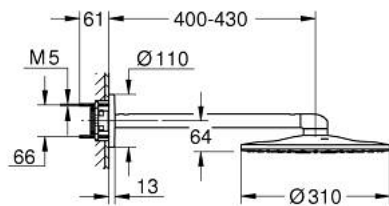

26 475 A00 RAINSHOWER SMARTACTIVE 310 HEAD SHOWER SET 430 MM, 2 SPRAYS

PRODUCT DESCRIPTION

- Colour: hard graphite
- consisting of:
 - head shower Rainshower SmartActive 310
 - spray patterns: GROHE PureRain, ActiveRain
 - horizontal 430 mm shower arm
 - GROHE DreamSpray - perfect spray pattern
 - GROHE LongLife finish
 - GROHE SpeedClean - effortless limescale removal
 - Inner WaterGuide - inner insulation for surface protection
- requires rough-in set 26 483 or 26 484 - to be ordered separately