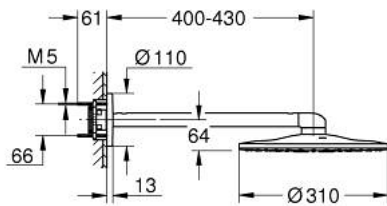

## 26 475 000 RAINSHOWER SMARTACTIVE 310 HEAD SHOWER SET 430 MM, 2 SPRAYS

### PRODUCT DESCRIPTION

- Colour: chrome
- consisting of:
  - head shower Rainshower SmartActive 310
  - spray patterns: GROHE PureRain, ActiveRain
  - horizontal 430 mm shower arm
  - GROHE DreamSpray - perfect spray pattern
  - GROHE LongLife finish
  - GROHE SpeedClean - effortless limescale removal
  - Inner WaterGuide - inner insulation for surface protection
- requires rough-in set 26 483 or 26 484 - to be ordered separately