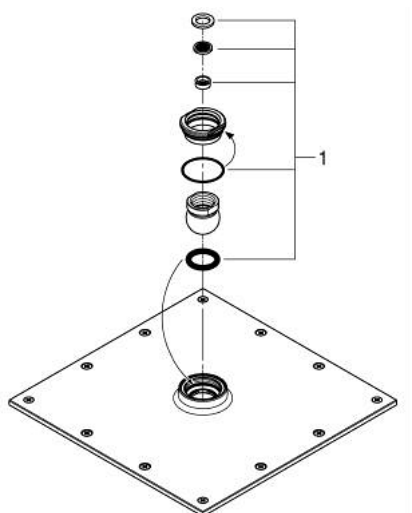

26 469 000 RAINSHOWER ALLURE 230 HEAD SHOWER 1 SPRAY

PRODUCT DESCRIPTION

- Colour: chrome
- spray pattern: Rain
- 230 x 230 mm
- material: metal
- ball joint with turning angle $\pm 15^\circ$
- connection thread $\frac{1}{2}$ "
- GROHE EcoJoy 6.6 l/min flow limiter
- GROHE DreamSpray - perfect spray pattern
- GROHE LongLife finish
- GROHE SpeedClean - effortless limescale removal
- suitable for instantaneous heater

26 469 000 **RAINSHOWER ALLURE 230 HEAD SHOWER 1 SPRAY**

SELECT SPARE PART: , November 2016 – now

1: Inlet valve assembly (Spare part-nr. 48185000)