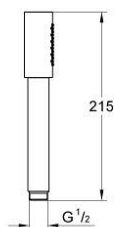

## 26 465 GN0 RAINSHOWER AQUA STICK HAND SHOWER 1 SPRAY

### PRODUCT DESCRIPTION

- Colour: brushed cool sunrise
- spray pattern: Standard spray
- material: metal
- GROHE EcoJoy 6.6 l/min flow limiter
- GROHE DreamSpray - perfect spray pattern
- GROHE LongLife finish
- GROHE SpeedClean - effortless limescale removal
- Inner WaterGuide - inner insulation for surface protection
- universal mounting system, fitting all standard shower hoses
- suitable for instantaneous heater
- min. recommended pressure 1.0 bar