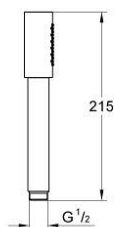

26 465 GL0 RAINSHOWER AQUA STICK HAND SHOWER 1 SPRAY

PRODUCT DESCRIPTION

- Colour: cool sunrise
- spray pattern: Standard spray
- material: metal
- GROHE EcoJoy 6.6 l/min flow limiter
- GROHE DreamSpray - perfect spray pattern
- GROHE LongLife finish
- GROHE SpeedClean - effortless limescale removal
- Inner WaterGuide - inner insulation for surface protection
- universal mounting system, fitting all standard shower hoses
- suitable for instantaneous heater
- min. recommended pressure 1.0 bar

26 465 GL0 RAINSHOWER AQUA STICK HAND SHOWER 1 SPRAY

SELECT SPARE PART: , May 2017 – now

1: Dirt strainer (Spare part-nr. 0700200M)