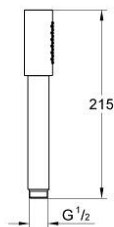

26 465 EN0 RAINSHOWER AQUA STICK HAND SHOWER 1 SPRAY

PRODUCT DESCRIPTION

- Colour: Brushed nickel
- spray pattern: Standard spray
- material: metal
- GROHE EcoJoy 6.6 l/min flow limiter
- GROHE DreamSpray - perfect spray pattern
- GROHE LongLife finish
- GROHE SpeedClean - effortless limescale removal
- Inner WaterGuide - inner insulation for surface protection
- universal mounting system, fitting all standard shower hoses
- suitable for instantaneous heater
- min. recommended pressure 1.0 bar

26 465 EN0 RAINSHOWER AQUA STICK HAND SHOWER 1 SPRAY

SELECT SPARE PART: , November 2016 – now

1: Dirt strainer (Spare part-nr. 0700200M)