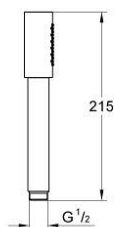

26 465 DL0 RAINSHOWER AQUA STICK HAND SHOWER 1 SPRAY

PRODUCT DESCRIPTION

- Colour: brushed warm sunset
- spray pattern: Standard spray
- material: metal
- GROHE EcoJoy 6.6 l/min flow limiter
- GROHE DreamSpray - perfect spray pattern
- GROHE LongLife finish
- GROHE SpeedClean - effortless limescale removal
- Inner WaterGuide - inner insulation for surface protection
- universal mounting system, fitting all standard shower hoses
- suitable for instantaneous heater
- min. recommended pressure 1.0 bar

26 465 DL0 RAINSHOWER AQUA STICK HAND SHOWER 1 SPRAY

SELECT SPARE PART: , May 2017 – now

1: Dirt strainer (Spare part-nr. 0700200M)