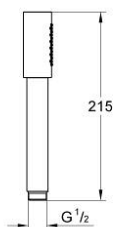

26 465 DC0 RAINSHOWER AQUA STICK HAND SHOWER 1 SPRAY

PRODUCT DESCRIPTION

- Colour: Supersteel
- spray pattern: Standard spray
- material: metal
- GROHE EcoJoy 6.6 l/min flow limiter
- GROHE DreamSpray - perfect spray pattern
- GROHE LongLife finish
- GROHE SpeedClean - effortless limescale removal
- Inner WaterGuide - inner insulation for surface protection
- universal mounting system, fitting all standard shower hoses
- suitable for instantaneous heater
- min. recommended pressure 1.0 bar

26 465 DC0 RAINSHOWER AQUA STICK HAND SHOWER 1 SPRAY

SELECT SPARE PART: , May 2017 – now

1: Dirt strainer (Spare part-nr. 0700200M)