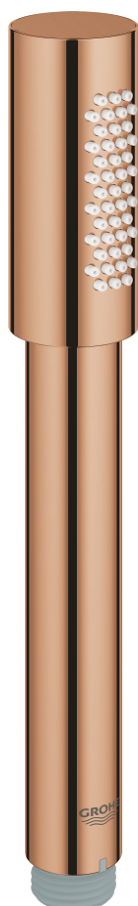

## 26 465 DA0 RAINSHOWER AQUA STICK HAND SHOWER 1 SPRAY

### PRODUCT DESCRIPTION

- Colour: warm sunset
- spray pattern: Standard spray
- material: metal
- GROHE EcoJoy 6.6 l/min flow limiter
- GROHE DreamSpray - perfect spray pattern
- GROHE LongLife finish
- GROHE SpeedClean - effortless limescale removal
- Inner WaterGuide - inner insulation for surface protection
- universal mounting system, fitting all standard shower hoses
- suitable for instantaneous heater
- min. recommended pressure 1.0 bar

26 465 DA0 **RAINSHOWER AQUA STICK HAND SHOWER 1 SPRAY**

**SELECT SPARE PART:** , May 2017 – now

1: Dirt strainer (Spare part-nr. 0700200M)