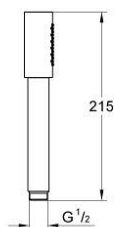

## 26 465 DA0 RAINSHOWER AQUA STICK HAND SHOWER 1 SPRAY

### PRODUCT DESCRIPTION

- Colour: warm sunset
- spray pattern: Standard spray
- material: metal
- GROHE EcoJoy 6.6 l/min flow limiter
- GROHE DreamSpray - perfect spray pattern
- GROHE LongLife finish
- GROHE SpeedClean - effortless limescale removal
- Inner WaterGuide - inner insulation for surface protection
- universal mounting system, fitting all standard shower hoses
- suitable for instantaneous heater
- min. recommended pressure 1.0 bar

26 465 DA0 **RAINSHOWER AQUA STICK HAND SHOWER 1 SPRAY**

**SELECT SPARE PART:** , May 2017 – now

1: Dirt strainer (Spare part-nr. 0700200M)