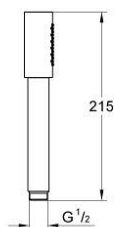

26 465 BE0 RAINSHOWER AQUA STICK HAND SHOWER 1 SPRAY

PRODUCT DESCRIPTION

- Colour: polished nickel
- spray pattern: Standard spray
- material: metal
- GROHE EcoJoy 6.6 l/min flow limiter
- GROHE DreamSpray - perfect spray pattern
- GROHE LongLife finish
- GROHE SpeedClean - effortless limescale removal
- Inner WaterGuide - inner insulation for surface protection
- universal mounting system, fitting all standard shower hoses
- suitable for instantaneous heater
- min. recommended pressure 1.0 bar

26 465 BE0 RAINSHOWER AQUA STICK HAND SHOWER 1 SPRAY

SELECT SPARE PART: , May 2017 – now

1: Dirt strainer (Spare part-nr. 0700200M)