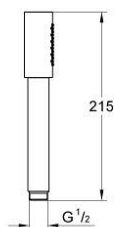

26 465 AL0 RAINSHOWER AQUA STICK HAND SHOWER 1 SPRAY

PRODUCT DESCRIPTION

- Colour: brushed hard graphite
- spray pattern: Standard spray
- material: metal
- GROHE EcoJoy 6.6 l/min flow limiter
- GROHE DreamSpray - perfect spray pattern
- GROHE LongLife finish
- GROHE SpeedClean - effortless limescale removal
- Inner WaterGuide - inner insulation for surface protection
- universal mounting system, fitting all standard shower hoses
- suitable for instantaneous heater
- min. recommended pressure 1.0 bar

26 465 AL0 RAINSHOWER AQUA STICK HAND SHOWER 1 SPRAY

SELECT SPARE PART: , May 2017 – now

1: Dirt strainer (Spare part-nr. 0700200M)