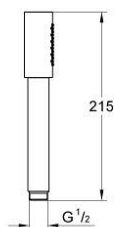

26 465 A00 RAINSHOWER AQUA STICK HAND SHOWER 1 SPRAY

PRODUCT DESCRIPTION

- Colour: hard graphite
- spray pattern: Standard spray
- material: metal
- GROHE EcoJoy 6.6 l/min flow limiter
- GROHE DreamSpray - perfect spray pattern
- GROHE LongLife finish
- GROHE SpeedClean - effortless limescale removal
- Inner WaterGuide - inner insulation for surface protection
- universal mounting system, fitting all standard shower hoses
- suitable for instantaneous heater
- min. recommended pressure 1.0 bar

26 465 A00 RAINSHOWER AQUA STICK HAND SHOWER 1 SPRAY

SELECT SPARE PART: , May 2017 – now

1: Dirt strainer (Spare part-nr. 0700200M)