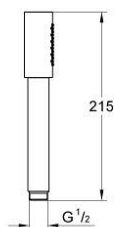

26 465 000 RAINSHOWER AQUA STICK HAND SHOWER 1 SPRAY

PRODUCT DESCRIPTION

- Colour: chrome
- spray pattern: Standard spray
- material: metal
- GROHE EcoJoy 6.6 l/min flow limiter
- GROHE DreamSpray - perfect spray pattern
- GROHE LongLife finish
- GROHE SpeedClean - effortless limescale removal
- Inner WaterGuide - inner insulation for surface protection
- universal mounting system, fitting all standard shower hoses
- suitable for instantaneous heater
- min. recommended pressure 1.0 bar

26 465 000 **RAINSHOWER AQUA STICK HAND SHOWER 1 SPRAY**

SELECT SPARE PART: , November 2016 – now

1: Dirt strainer (Spare part-nr. 0700200M)