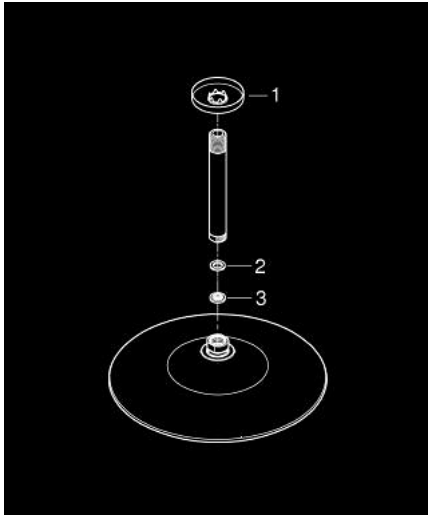

26 461 000 EUPHORIA 260 HEAD SHOWER SET CEILING 142 MM, 3 SPRAYS

PRODUCT DESCRIPTION

- Colour: chrome
- consisting of:
 - head shower Euphoria 260 (26 457)
 - spray patterns: Rain, SmartRain, Jet
 - maximum flow rate (at 3 bar): 7.5 l/min
 - Rainshower shower arm ceiling 142 mm (28 724 000)
- GROHE EcoJoy - less water, perfect flow
- GROHE DreamSpray - perfect spray pattern
- GROHE LongLife finish
- GROHE SpeedClean - effortless limescale removal
- Inner WaterGuide - inner insulation for surface protection
- suitable for instantaneous heater

26 461 000 **EUPHORIA 260 HEAD SHOWER SET CEILING 142 MM, 3 SPRAYS**

SELECT SPARE PART: , October 2016 – now

1: Escutcheon (Spare part-nr. 11741000)

2: Fibre seal dia. 12x2 mm (Spare part-nr. 0138900M)

3: Dirt strainer (Spare part-nr. 48007000)