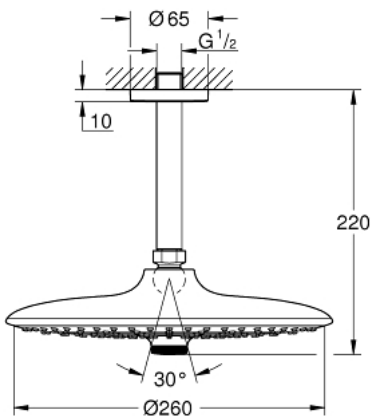

26 461 000 EUPHORIA 260 HEAD SHOWER SET CEILING 142 MM, 3 SPRAYS

PRODUCT DESCRIPTION

- Colour: chrome
- consisting of:
 - head shower Euphoria 260 (26 457)
 - spray patterns: Rain, SmartRain, Jet
 - maximum flow rate (at 3 bar): 7.5 l/min
 - Rainshower shower arm ceiling 142 mm (28 724 000)
- GROHE EcoJoy - less water, perfect flow
- GROHE DreamSpray - perfect spray pattern
- GROHE LongLife finish
- GROHE SpeedClean - effortless limescale removal
- Inner WaterGuide - inner insulation for surface protection
- suitable for instantaneous heater

26 461 000 **EUPHORIA 260 HEAD SHOWER SET CEILING 142 MM, 3 SPRAYS**

SELECT SPARE PART: , October 2016 – now

1: Escutcheon (Spare part-nr. 11741000)

2: Fibre seal dia. 12x2 mm (Spare part-nr. 0138900M)

3: Dirt strainer (Spare part-nr. 48007000)