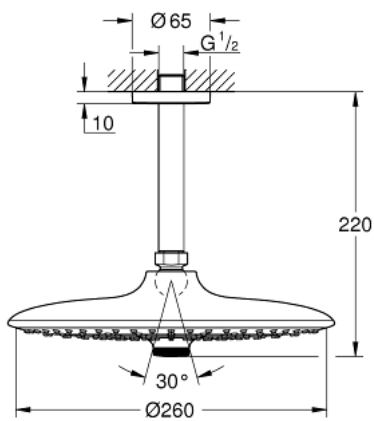

26 460 000 EUPHORIA 260 HEAD SHOWER SET CEILING 142 MM, 3 SPRAYS

PRODUCT DESCRIPTION

- Colour: chrome
- consisting of:
 - head shower Euphoria 260 (26 455)
 - spray patterns: Rain, SmartRain, Jet
 - with flow restrictor
 - maximum flow rate (at 3 bar): 12.5 l/min
- Rainshower shower arm ceiling 142 mm (28 724 000)
- GROHE DreamSpray - perfect spray pattern
- GROHE LongLife finish
- GROHE SpeedClean - effortless limescale removal
- Inner WaterGuide - inner insulation for surface protection
- suitable for instantaneous heater

26 460 000 **EUPHORIA 260 HEAD SHOWER SET CEILING 142 MM, 3 SPRAYS**

SELECT SPARE PART: , October 2016 – now

1: Escutcheon (Spare part-nr. 11741000)

2: Fibre seal dia. 12x2 mm (Spare part-nr. 0138900M)

3: Dirt strainer (Spare part-nr. 48007000)