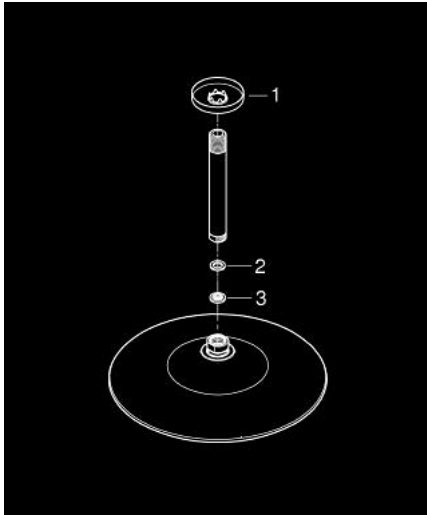

26 460 000 EUPHORIA 260 HEAD SHOWER SET CEILING 142 MM, 3 SPRAYS

PRODUCT DESCRIPTION

- Colour: chrome
- consisting of:
 - head shower Euphoria 260 (26 455)
 - spray patterns: Rain, SmartRain, Jet
 - with flow restrictor
 - maximum flow rate (at 3 bar): 12.5 l/min
- Rainshower shower arm ceiling 142 mm (28 724 000)
- GROHE DreamSpray - perfect spray pattern
- GROHE LongLife finish
- GROHE SpeedClean - effortless limescale removal
- Inner WaterGuide - inner insulation for surface protection
- suitable for instantaneous heater

26 460 000 **EUPHORIA 260 HEAD SHOWER SET CEILING 142 MM, 3 SPRAYS**

SELECT SPARE PART: , October 2016 – now

1: Escutcheon (Spare part-nr. 11741000)

2: Fibre seal dia. 12x2 mm (Spare part-nr. 0138900M)

3: Dirt strainer (Spare part-nr. 48007000)