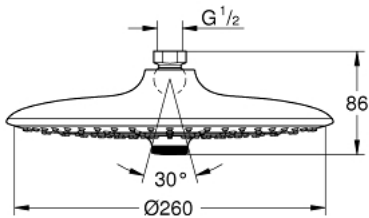

26 457 000 EUPHORIA 260 HEAD SHOWER 3 SPRAYS

PRODUCT DESCRIPTION

- Colour: chrome
- spray patterns: Rain, SmartRain, Jet
- maximum flow rate (at 3 bar): 7.5 l/min
- Ø 260 mm
- ball joint ± 15° rotatable
- connection thread ½"
- GROHE EcoJoy - less water, perfect flow
- GROHE DreamSpray - perfect spray pattern
- GROHE LongLife finish
- GROHE SpeedClean - effortless limescale removal
- Inner WaterGuide - inner insulation for surface protection
- suitable for instantaneous heater

26 457 000 EUPHORIA 260 HEAD SHOWER 3 SPRAYS

SELECT SPARE PART: , October 2016 – now

1: Fibre seal dia. 12x2 mm (Spare part-nr. 0138900M)

2: Dirt strainer (Spare part-nr. 48007000)