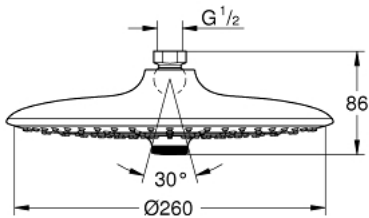

26 456 000 EUPHORIA 260 HEAD SHOWER 3 SPRAYS

PRODUCT DESCRIPTION

- Colour: chrome
- spray patterns: Rain, SmartRain, Jet
- maximum flow rate (at 3 bar): 6 l/min
- Ø 260 mm
- ball joint ± 15° rotatable
- connection thread ½"
- GROHE EcoJoy - less water, perfect flow
- GROHE DreamSpray - perfect spray pattern
- GROHE LongLife finish
- GROHE SpeedClean - effortless limescale removal
- Inner WaterGuide - inner insulation for surface protection
- suitable for instantaneous heater
- min. recommended pressure 1.0 bar

26 456 000 EUPHORIA 260 HEAD SHOWER 3 SPRAYS

SELECT SPARE PART: , October 2016 – now

1: Fibre seal dia. 12x2 mm (Spare part-nr. 0138900M)

2: Dirt strainer (Spare part-nr. 48007000)