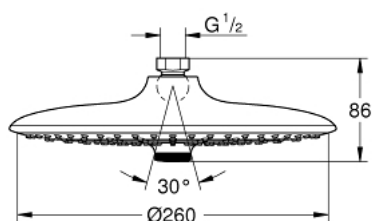

26 455 000 EUPHORIA 260 HEAD SHOWER 3 SPRAYS

PRODUCT DESCRIPTION

- Colour: chrome
- spray patterns: Rain, SmartRain, Jet
- maximum flow rate (at 3 bar): 12.5 l/min
- Ø 260 mm
- ball joint ± 15° rotatable
- connection thread ½"
- GROHE DreamSpray - perfect spray pattern
- GROHE LongLife finish
- GROHE SpeedClean - effortless limescale removal
- Inner WaterGuide - inner insulation for surface protection
- suitable for instantaneous heater

26 455 000 EUPHORIA 260 HEAD SHOWER 3 SPRAYS

SELECT SPARE PART: , October 2016 – now

1: Fibre seal dia. 12x2 mm (Spare part-nr. 0138900M)

2: Dirt strainer (Spare part-nr. 48007000)