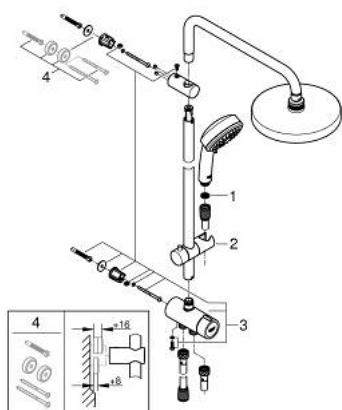

26 453 001 TEMPESTA COSMOPOLITAN SYSTEM 200 FLEX SHOWER SYSTEM WITH DIVERTER FOR WALL MOUNTING

PRODUCT DESCRIPTION

- Colour: chrome
- consisting of:
 - horizontal 390 mm shower arm, adjustable before installation
 - change by diverter between hand shower, head shower or head shower Eco setting
 - head shower Tempesta Cosmopolitan 200 (27 541)
 - 2 spray patterns (via diverter): Rain, SmartRain
 - with ball joint
 - rotation angle $\pm 15^\circ$
 - hand shower Tempesta Cosmopolitan 100 (27 573)
 - spray patterns: GROHE Rain O², Rain, Massage, Jet
 - adjustable in height with gliding element
 - distance between diverter and upper bracket: 920 mm
 - Relaxaflex shower hose 1500 mm (28 151)
 - shower hose Relaxaflex 500 mm
- flexible installation: connection to faucet / wall union for water supply with 1/2" thread of the 500 mm shower hose
- minimum flow rate 7 l/min.
- GROHE DreamSpray - perfect spray pattern
- GROHE LongLife finish
- GROHE SpeedClean - effortless limescale removal
- Inner WaterGuide - inner insulation for surface protection

26 453 001 TEMPESTA COSMOPOLITAN SYSTEM 200 FLEX SHOWER SYSTEM WITH DIVERTER FOR WALL MOUNTING

SELECT SPARE PART: , March 2017 – now

1: Dirt strainer (Spare part-nr. 0700200M)

2: Sliding piece (Spare part-nr. 12140000)

3: Diverter (Spare part-nr. 48338000)

4: Compensation disc (Spare part-nr. 26496000)*

* Optional accessories