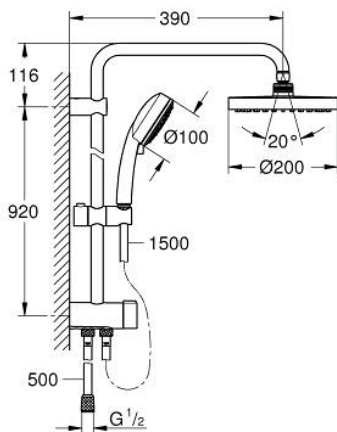

26 453 001 TEMPESTA COSMOPOLITAN SYSTEM 200 FLEX SHOWER SYSTEM WITH DIVERTER FOR WALL MOUNTING

PRODUCT DESCRIPTION

- Colour: chrome
- consisting of:
 - horizontal 390 mm shower arm, adjustable before installation
 - change by diverter between hand shower, head shower or head shower Eco setting
 - head shower Tempesta Cosmopolitan 200 (27 541)
 - 2 spray patterns (via diverter): Rain, SmartRain
 - with ball joint
 - rotation angle $\pm 15^\circ$
 - hand shower Tempesta Cosmopolitan 100 (27 573)
 - spray patterns: GROHE Rain O², Rain, Massage, Jet
 - adjustable in height with gliding element
 - distance between diverter and upper bracket: 920 mm
 - Relaxaflex shower hose 1500 mm (28 151)
 - shower hose Relaxaflex 500 mm
- flexible installation: connection to faucet / wall union for water supply with 1/2" thread of the 500 mm shower hose
- minimum flow rate 7 l/min.
- GROHE DreamSpray - perfect spray pattern
- GROHE LongLife finish
- GROHE SpeedClean - effortless limescale removal
- Inner WaterGuide - inner insulation for surface protection

26 453 001 TEMPESTA COSMOPOLITAN SYSTEM 200 FLEX SHOWER SYSTEM WITH DIVERTER FOR WALL MOUNTING

SELECT SPARE PART: , March 2017 – now

1: Dirt strainer (Spare part-nr. 0700200M)

2: Sliding piece (Spare part-nr. 12140000)

3: Diverter (Spare part-nr. 48338000)

4: Compensation disc (Spare part-nr. 26496000)*

* Optional accessories